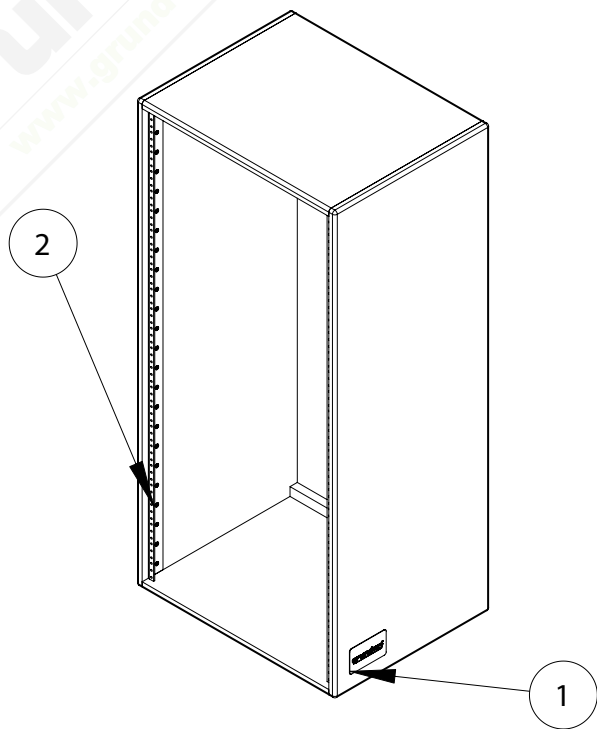

#	QTY	PART NUMBER	DESCRIPTION
1	1	83-008	BADGE - GRUNDORF ORIGINAL
2	2	41-024	RACK RAIL-24 SPACE

FRONT VIEW

SECTION F-F  
[ 393.70 ]  
15 1/2"  
RACKABLE