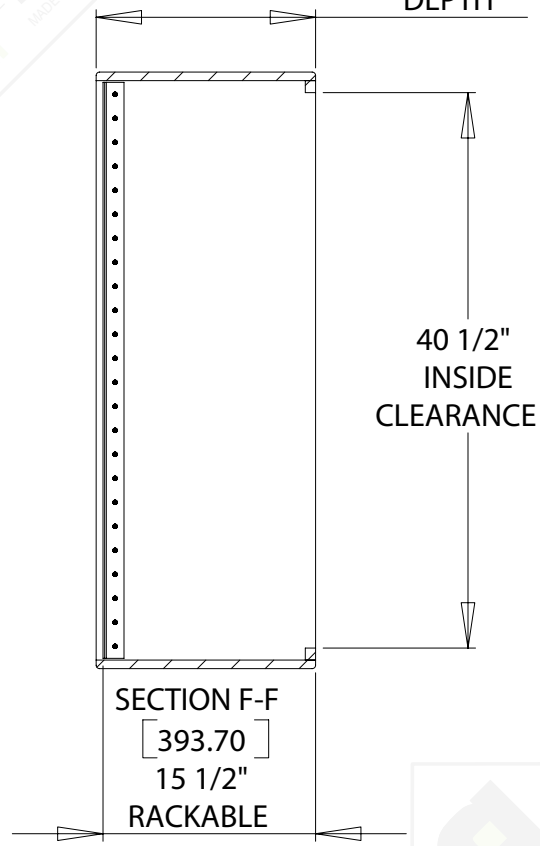

#	QTY	PART NUMBER	DESCRIPTION
1	1	83-008	BADGE - GRUNDORF ORIGINAL
2	2	41-024	RACK RAIL-24 SPACE

FRONT VIEW

SECTION F-F  
[ 393.70 ]  
15 1/2"  
RACKABLE