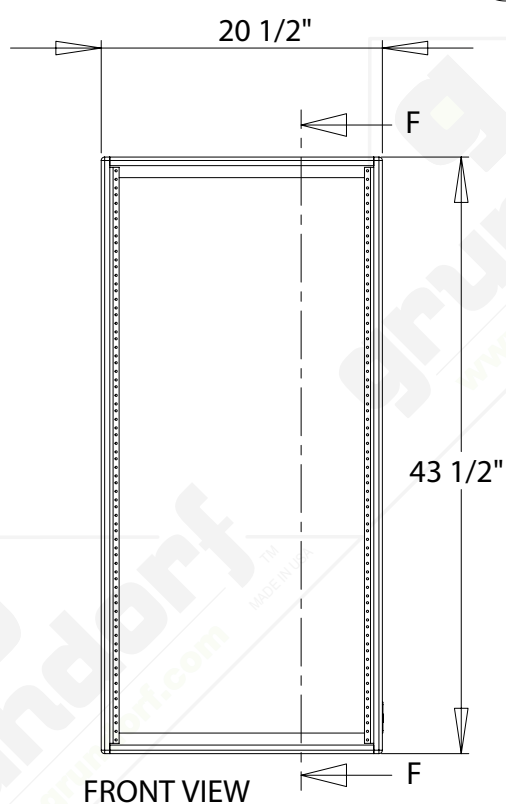

#	QTY	PART NUMBER	DESCRIPTION
1	1	83-008	BADGE - GRUNDORF ORIGINAL
2	2	41-024	RACK RAIL-24 SPACE

FRONT VIEW

SECTION F-F  
[ 393.70 ]  
15 1/2"  
RACKABLE