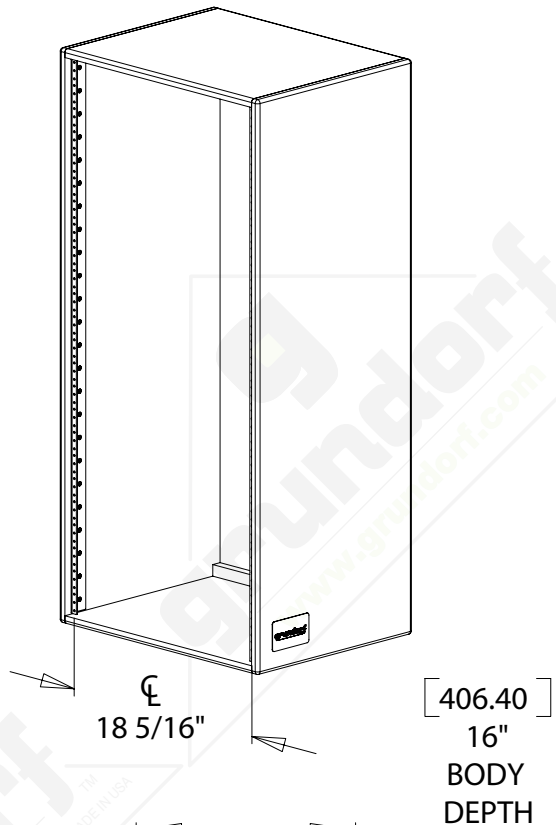

#	QTY	PART NUMBER	DESCRIPTION
1	1	83-008	BADGE - GRUNDORF ORIGINAL
2	2	41-024	RACK RAIL-24 SPACE

FRONT VIEW

SECTION F-F  
[ 393.70 ]  
15 1/2"  
RACKABLE